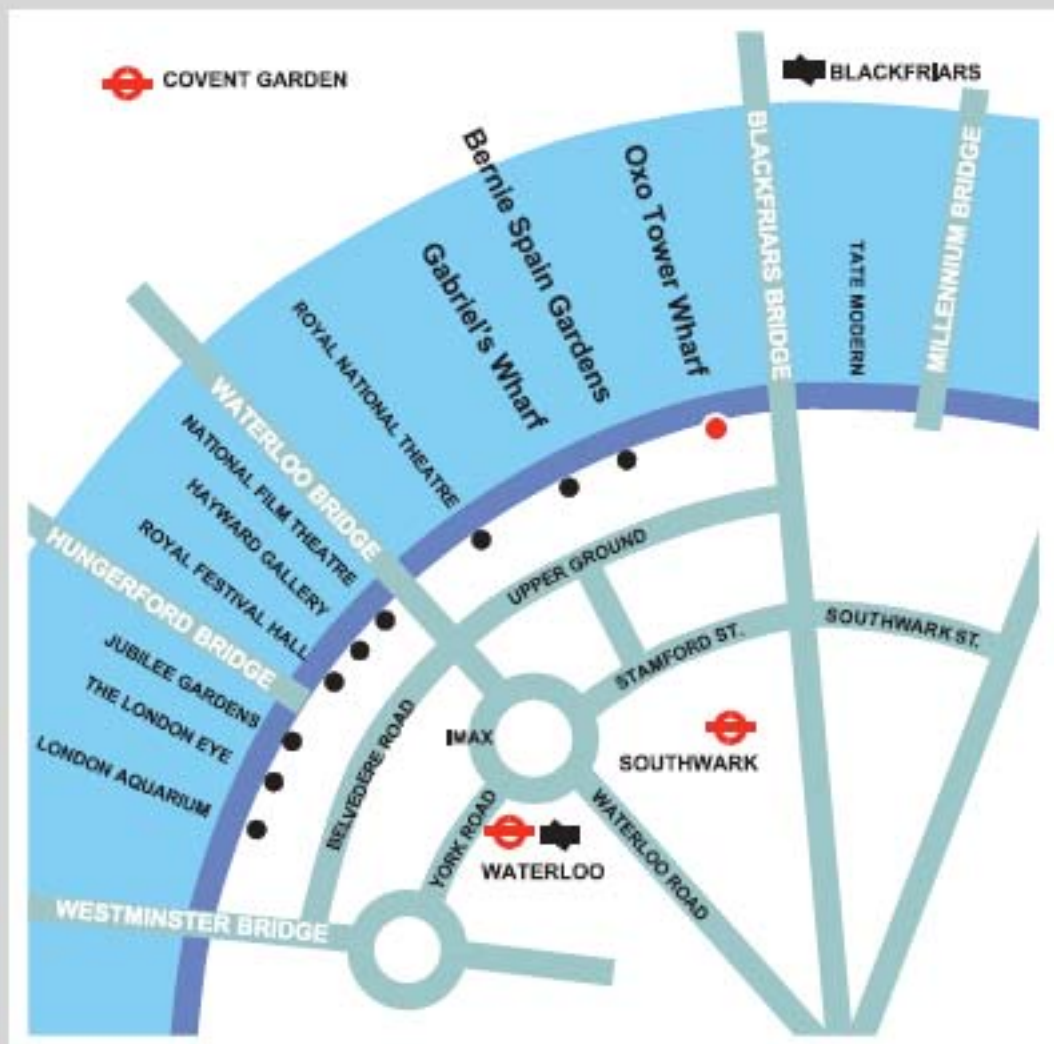

## GETTING TO **bargehouse** oxo tower wharf

**Bargehouse**  
Oxo Tower Wharf  
Bargehouse Street  
South Bank  
London SE1 9PH

Bargehouse is an exciting atmospheric space in the heart of London's fast moving South Bank and Bankside areas. An untouched four-storey building, in its raw state Bargehouse is a blank canvas with tremendous scope for exhibitions and events. Bargehouse is owned and managed by Coin Street Community Builders. [www.coinstreet.org](http://www.coinstreet.org)