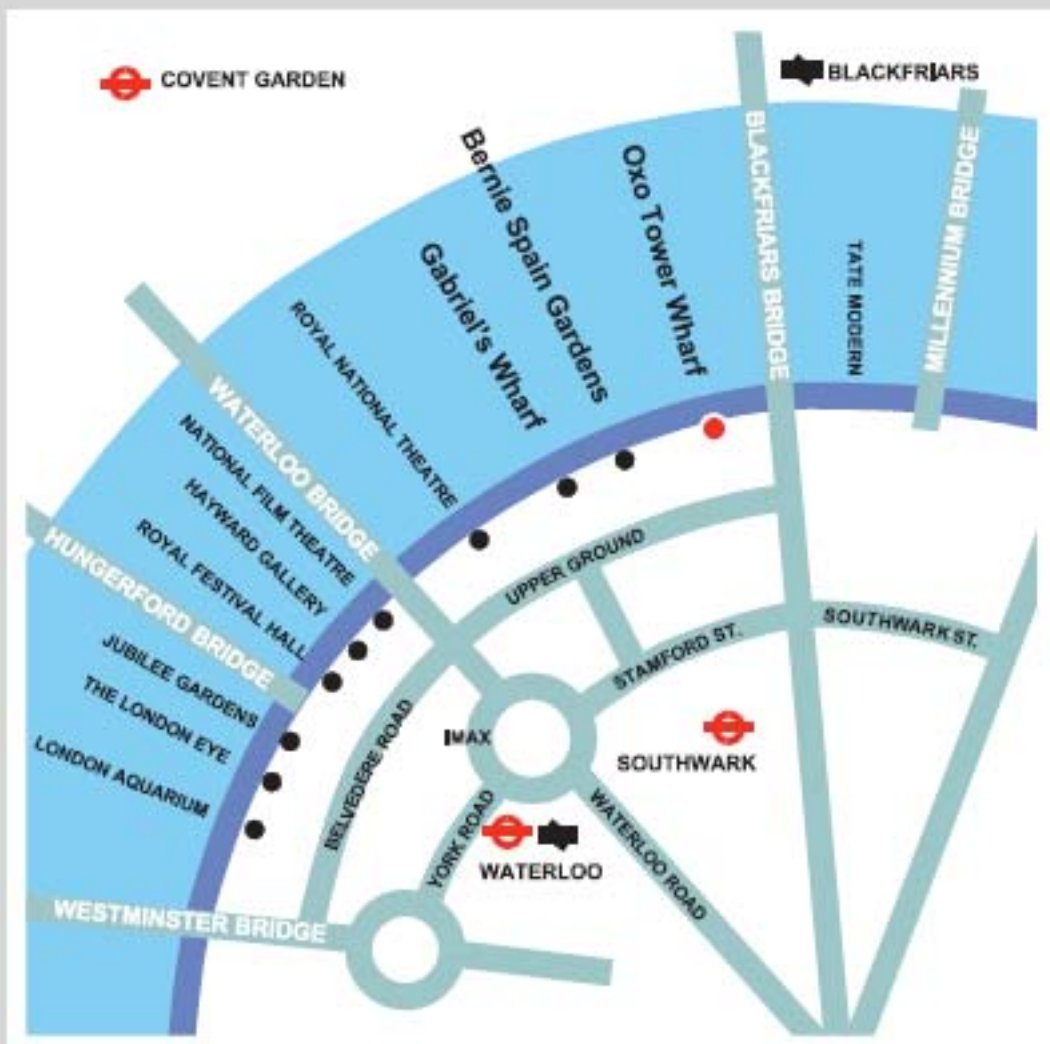

FREE ADMISSION

0800 652 6717
www.re-rite.co.uk

philharmonia
orchestra

instrument photography ©Kate Peters

GETTING TO **bargehouse** oxo tower wharf

Bargehouse
Oxo Tower Wharf
Bargehouse Street
South Bank
London SE1 9PH