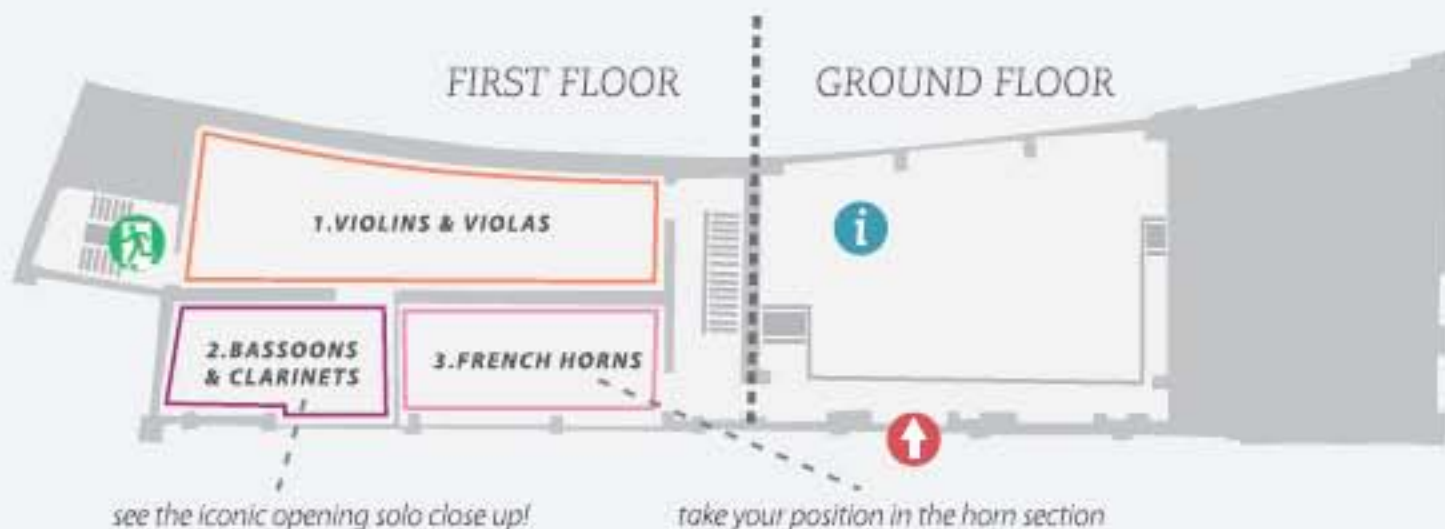

EVENTS

RE-RITE-LATE-NITE
RE-RITE will be open late-till-8 each Thursday and Friday evening

RE-RITE-FAMILY
Join Philharmonia Orchestra Associate Animator Luke Crookes for guided tours for families each weekend morning from 11am. Free but ticketed – call 0800 652 6717 to reserve your place.

RE-RITE-SCHOOLS
School groups are welcome but booking is essential – please call 020 7921 3904 for more details and to book a free visit.

RE-RITE-ONLINE
Visit the RE-RITE website for interactive resources, fun games, listening guides, behind the scenes photos, video and much more.
re-rite.co.uk

SUPPORTED BY:

TECHNOLOGY PARTNERS:

CREATIVE TECHNOLOGY

For full credits and further information please visit:
www.re-rite.co.uk
0800 652 6717