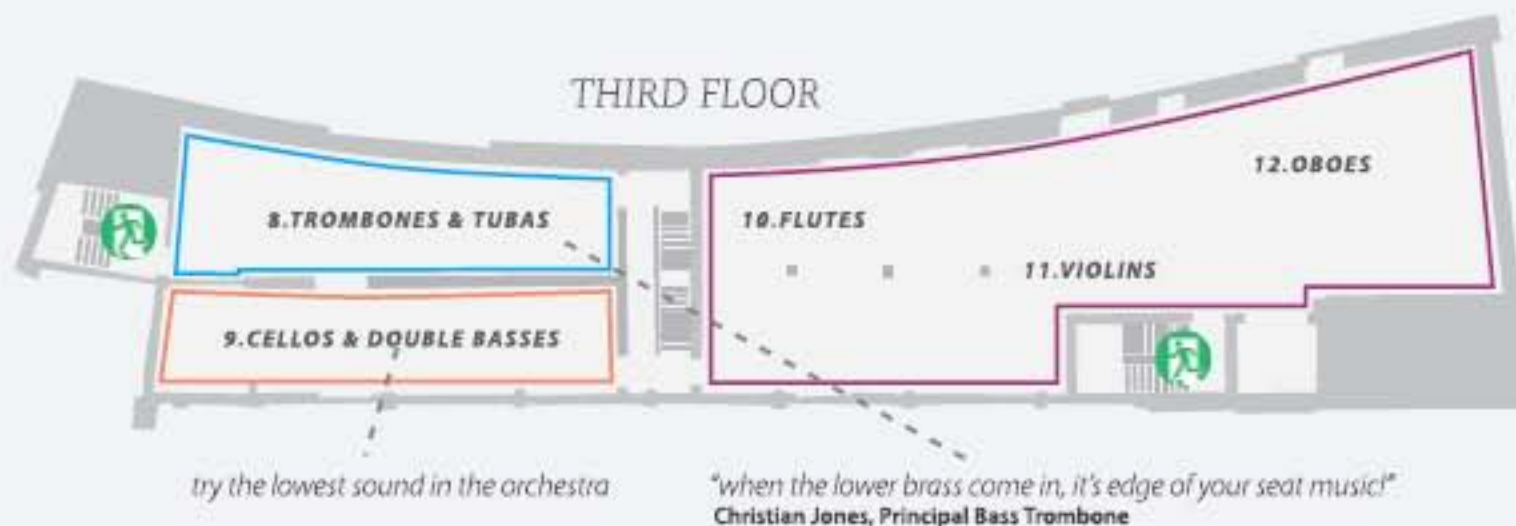

EVENTS

RE-RITE-LATE-NITE
RE-RITE will be open late-till-8 each Thursday and Friday evening

RE-RITE-FAMILY
Join Philharmonia Orchestra Associate Animator Luke Crookes for guided tours for families each weekend morning from 11am. Free but ticketed – call 0800 652 6717 to reserve your place.

RE-RITE-SCHOOLS
School groups are welcome but booking is essential – please call 020 7921 3904 for more details and to book a free visit.

RE-RITE-ONLINE
Visit the RE-RITE website for interactive resources, fun games, listening guides, behind the scenes photos, video and much more.
re-rite.co.uk

SUPPORTED BY:

TECHNOLOGY PARTNERS:

CREATIVE TECHNOLOGY

For full credits and further information please visit:
www.re-rite.co.uk
0800 652 6717