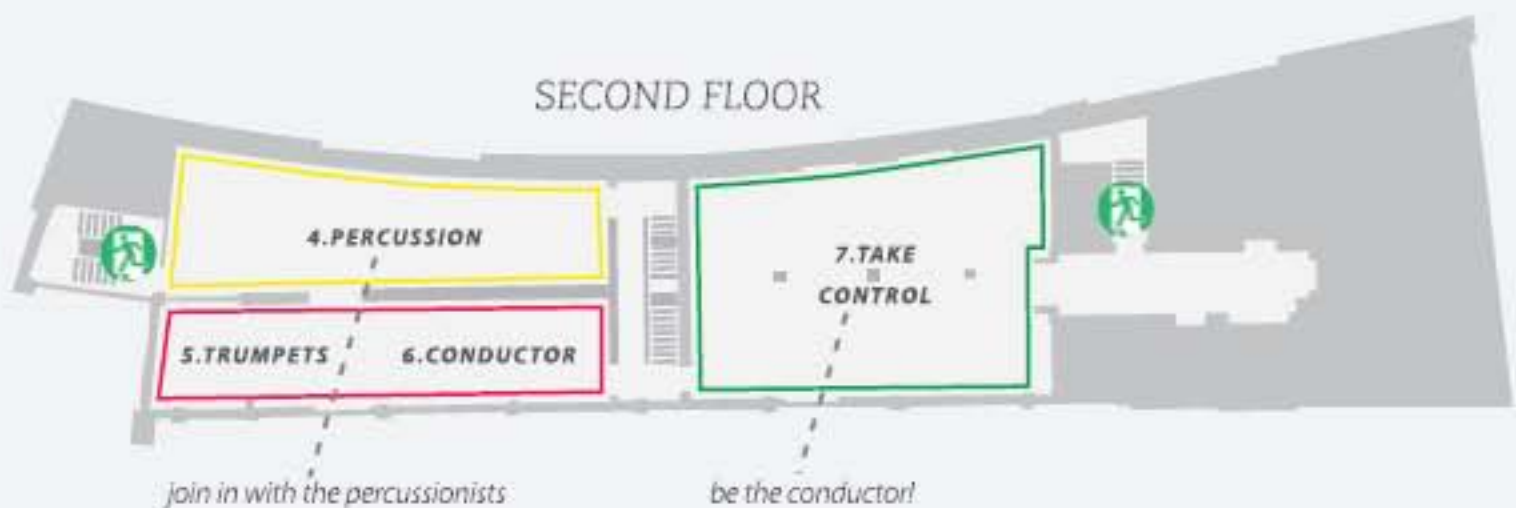

EVENTS

RE-RITE-LATE-NITE
RE-RITE will be open late-till-8 each Thursday and Friday evening

RE-RITE-FAMILY
Join Philharmonia Orchestra Associate Animator Luke Crookes for guided tours for families each weekend morning from 11am. Free but ticketed – call 0800 652 6717 to reserve your place.

RE-RITE-SCHOOLS
School groups are welcome but booking is essential – please call 020 7921 3904 for more details and to book a free visit.

RE-RITE-ONLINE
Visit the RE-RITE website for interactive resources, fun games, listening guides, behind the scenes photos, video and much more.
re-rite.co.uk

SUPPORTED BY:

TECHNOLOGY PARTNERS:

CREATIVE TECHNOLOGY

For full credits and further information please visit:
www.re-rite.co.uk
0800 652 6717